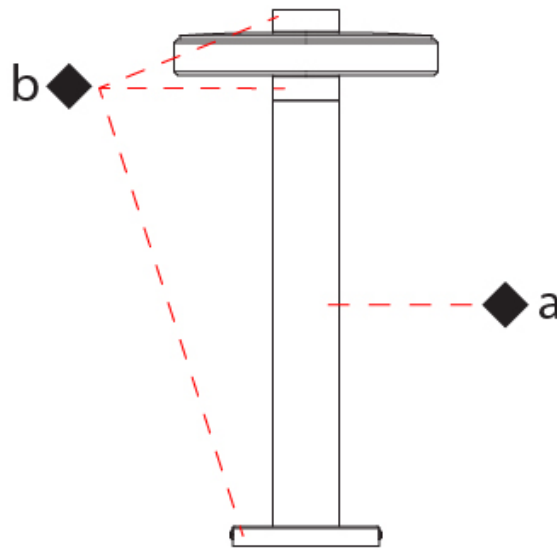

VENEXIA POST

E84381-

PROJECT _____

TYPE _____

SPECIFIER _____

QUANTITY _____

DATE _____

E